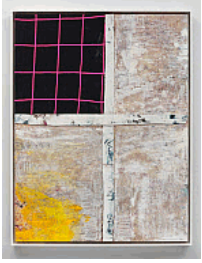

Sterling Ruby

HOT FLAT LIGHT

2017

Acrylic, oil, elastic, and cardboard on canvas

59 × 45 1/2 × 3 1/4 inches (149.9 × 115.6 × 8.3 cm)

Private collection