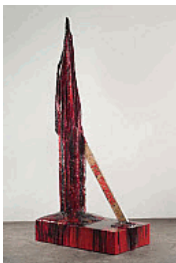

Sterling Ruby

ICA/Boston, February 26, 2020 – October 12, 2020

Room 1

Sterling Ruby
Quilt/Body Snatchers
2004
Collage on paper
9 × 9 1/4 inches (22.9 × 23.5 cm)
Sterling Ruby Studio, Los Angeles

Sterling Ruby
Black Star/Prostitute's Bolster
2007
PVC pipe, urethane, wood, aluminum, and spray paint
136 × 91.25 × 31 inches (345.4 × 231.8 × 78.7 cm)
La Colección Jumex, Mexico City

Sterling Ruby
Monument Stalagmite/Bride Jr.
2011
PVC pipe, foam, urethane, wood, spray paint, and formica
130 × 44 × 56 inches (330.2 × 111.8 × 142.2 cm)
Ovitz Family Collection, Los Angeles

Sterling Ruby
Monument Stalagmite/The Shining
2011
PVC pipe, foam, urethane, wood, spray paint, and formica
139 × 44 × 56 inches (353.1 × 111.8 × 142.2 cm)
Ovitz Family Collection, Los Angeles