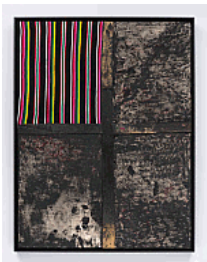

Sterling Ruby
ENGULFED COROLLA
2017
Acrylic, oil, elastic, and cardboard on canvas
59 x 45 1/2 x 3 1/4 inches (149.9 x 115.6 x 8.3 cm)
Collection of the Witkoff Family, Miami