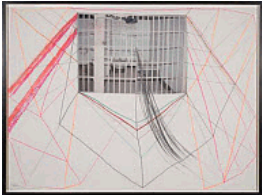

Sterling Ruby
Prison
2004
Collage and colored pencil on paper
23 × 30 1/2 inches (58.4 × 77.5 cm)
Sterling Ruby Studio, Los Angeles